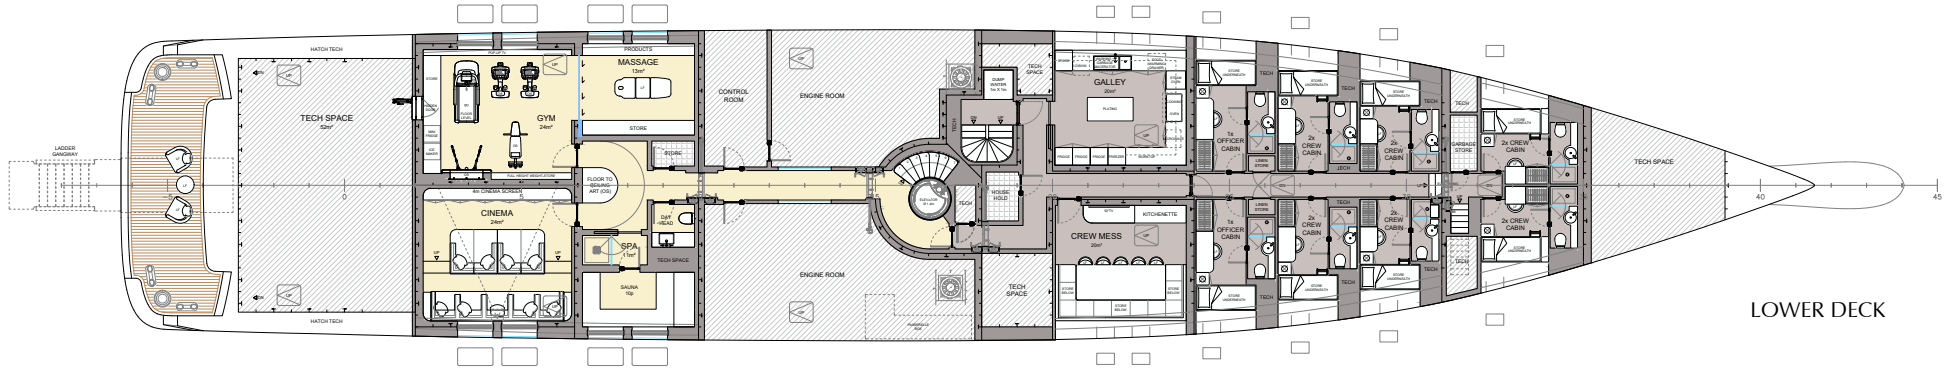

# GENERAL ARRANGEMENT

60M MOTOR YACHT  
OPTION 1

PIREDDA  
& partners

LOWER DECK

BOTTOM DECK

OWNER'S DECK

MAIN DECK

TOP VIEW

BRIDGE DECK