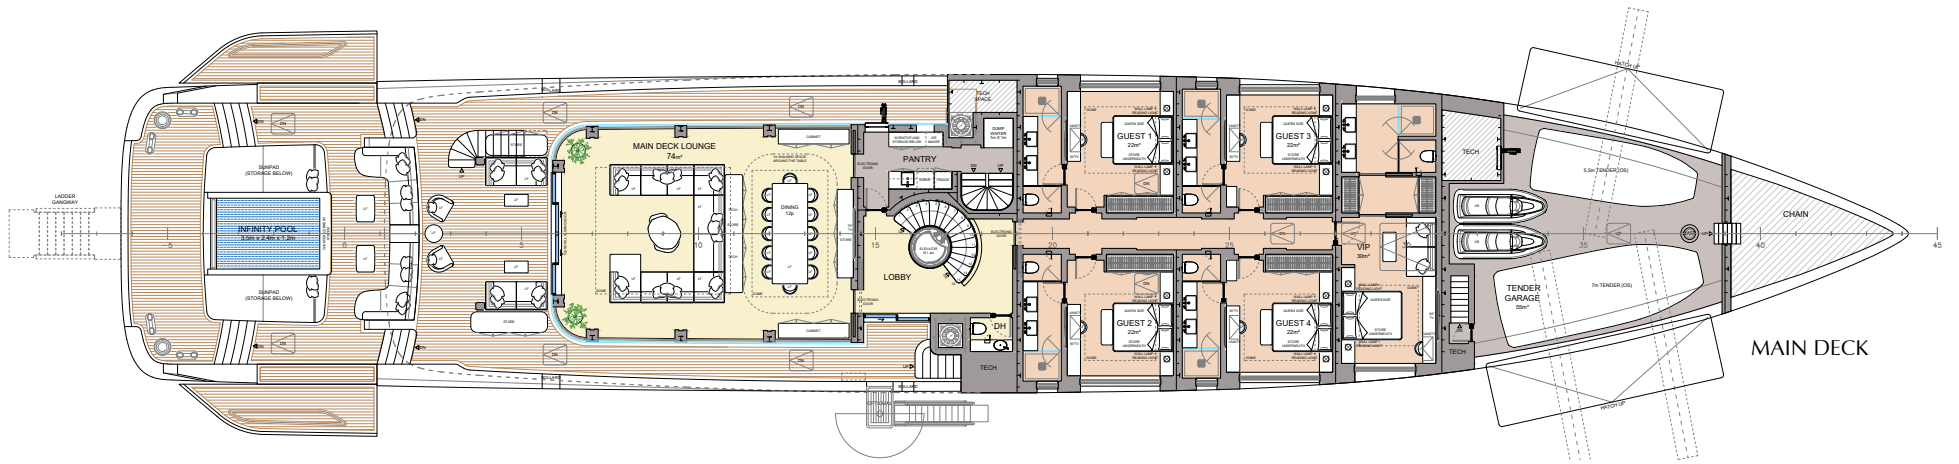

# GENERAL ARRANGEMENT

60M MOTOR YACHT  
OPTION 1

PIREDDA  
& partners

LOWER DECK

BOTTOM DECK

OWNER'S DECK

MAIN DECK

TOP VIEW

BRIDGE DECK