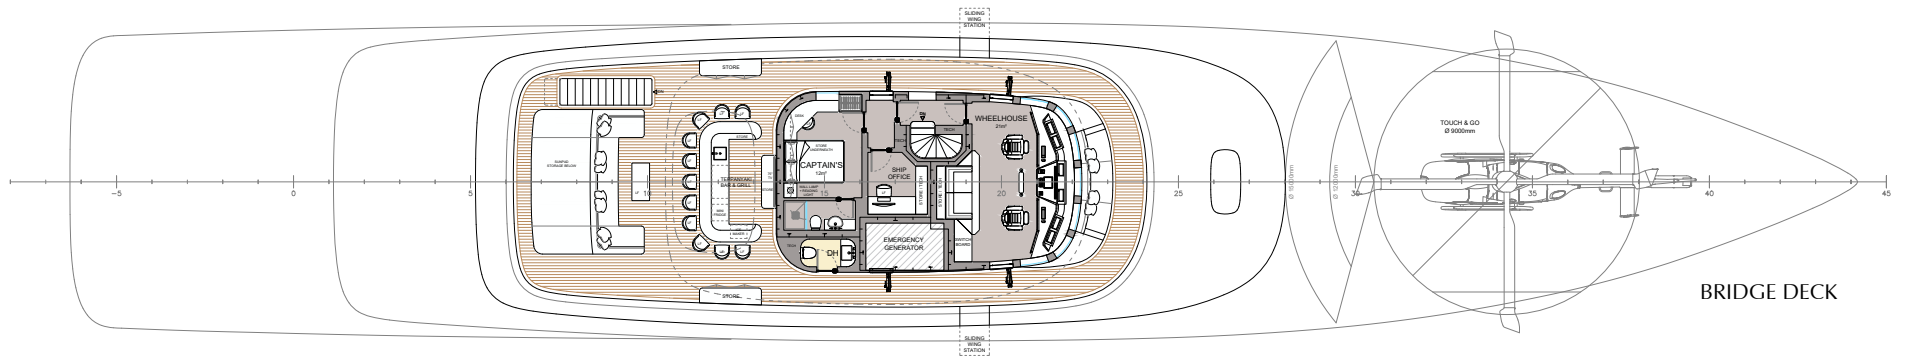

# GENERAL ARRANGEMENT

60M MOTOR YACHT  
OPTION 1

PIREDDA  
& partners

LOWER DECK

BOTTOM DECK

OWNER'S DECK

MAIN DECK

TOP VIEW

BRIDGE DECK