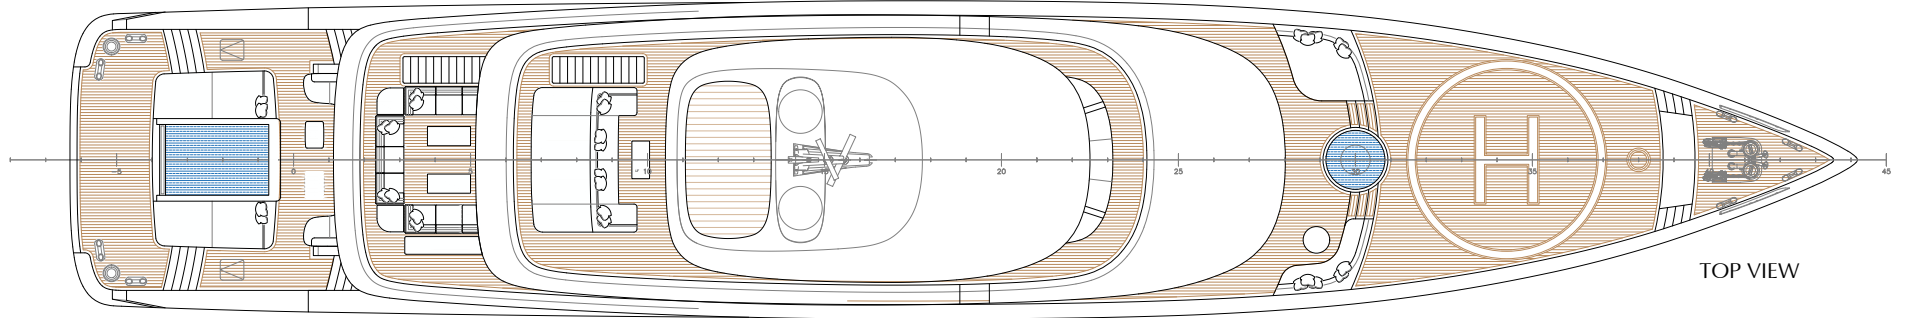

# GENERAL ARRANGEMENT

60M MOTOR YACHT  
OPTION 1

PIREDDA  
& partners

LOWER DECK

BOTTOM DECK

OWNER'S DECK

MAIN DECK

TOP VIEW

BRIDGE DECK