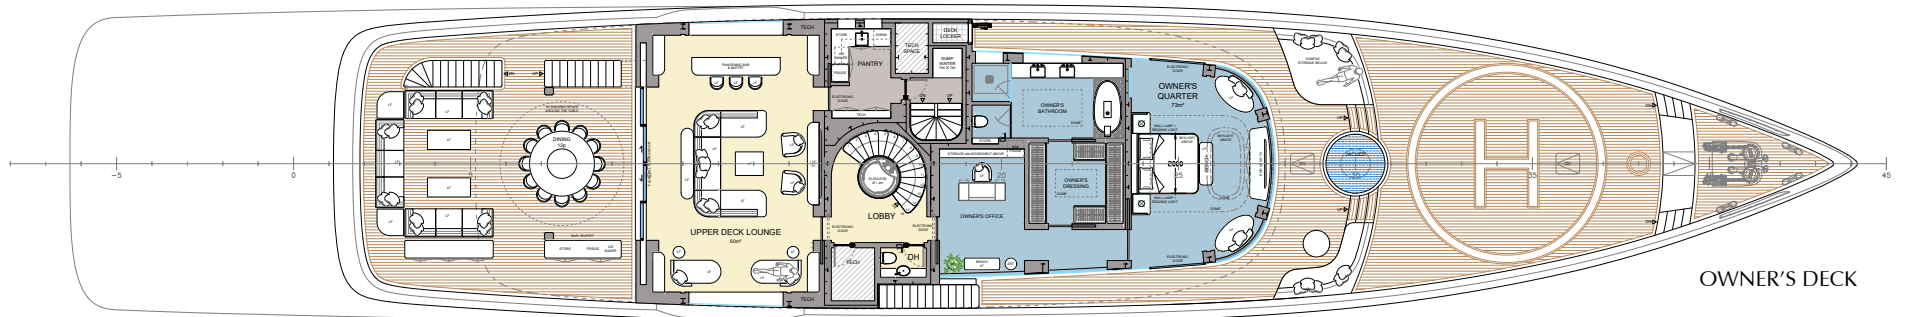

# GENERAL ARRANGEMENT

60M MOTOR YACHT  
OPTION 1

PIREDDA  
& partners

LOWER DECK

BOTTOM DECK

OWNER'S DECK

MAIN DECK

TOP VIEW

BRIDGE DECK