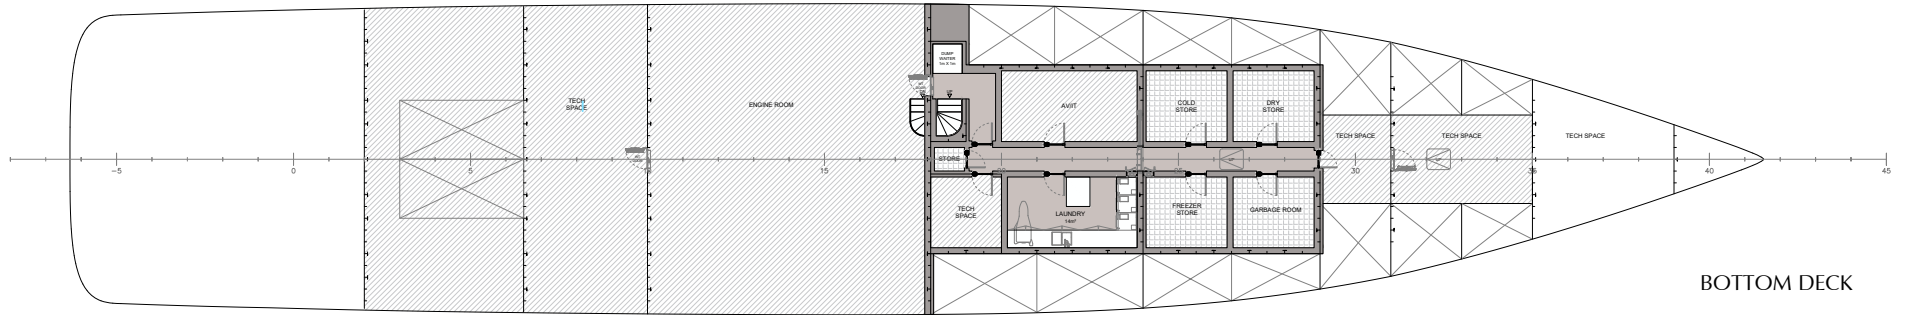

# GENERAL ARRANGEMENT

60M MOTOR YACHT  
OPTION 1

PIREDDA  
& partners

LOWER DECK

BOTTOM DECK

OWNER'S DECK

MAIN DECK

TOP VIEW

BRIDGE DECK