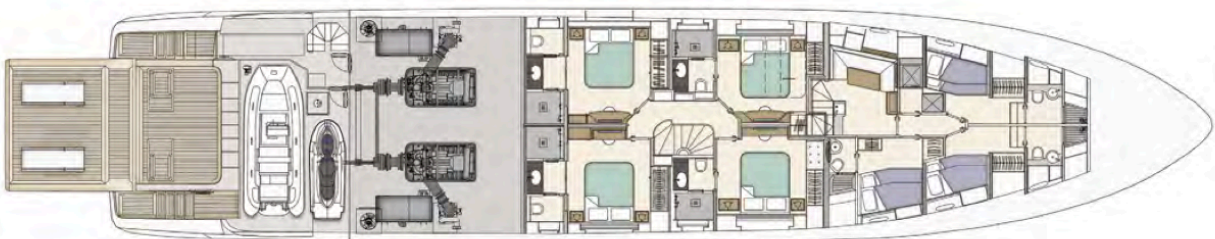

MOTOPANFILO 37M

GENERAL ARRANGEMENT HULL 001

SUNDECK

UPPER DECK

MAIN DECK

LOWER DECK