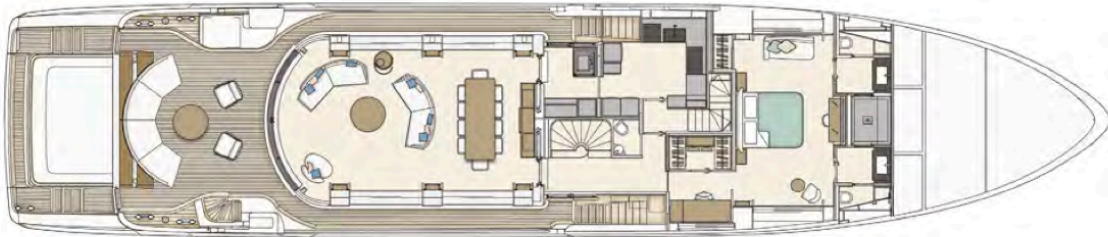

MOTOPANFILO 37M

GENERAL ARRANGEMENT HULL 001

SUNDECK

UPPER DECK

MAIN DECK

LOWER DECK