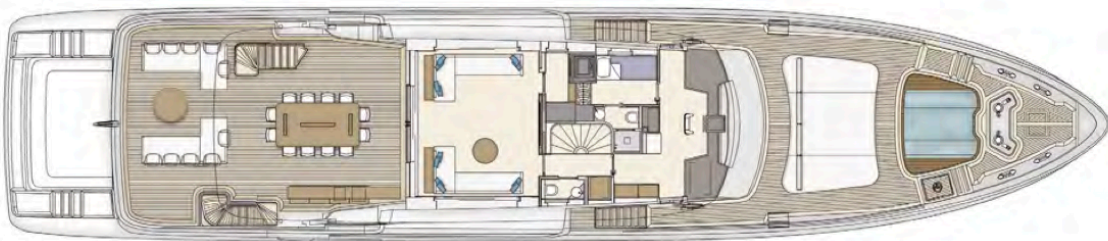

MOTOPANFILO 37M

GENERAL ARRANGEMENT HULL 001

SUNDECK

UPPER DECK

MAIN DECK

LOWER DECK