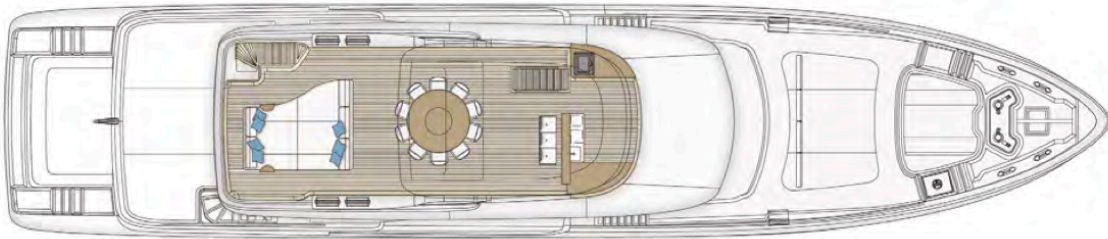

MOTOPANFILO 37M

GENERAL ARRANGEMENT HULL 001

SUNDECK

UPPER DECK

MAIN DECK

LOWER DECK