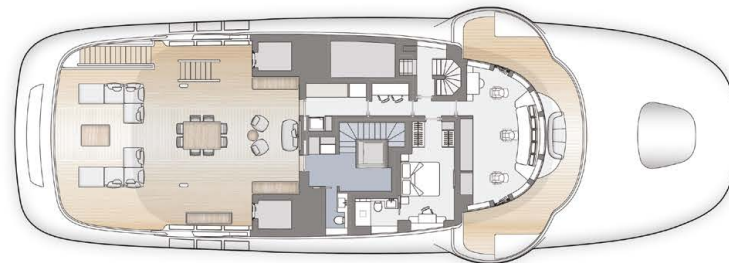

OASIS DECK
General Arrangement - Proposed Configuration

OASIS DECK
General Arrangement - Proposed Configuration

SUN DECK

BRIDGE DECK

OASIS DECK
General Arrangement - Proposed Configuration

OWNER'S DECK

MAIN DECK

General Arrangement Plans may include options and upgrades that are not to be considered as standard supply.

OASIS DECK
General Arrangement - Proposed Configuration

LOWER DECK

UNDER LOWER DECK

General Arrangement Plans may include options and upgrades that are not to be considered as standard supply.