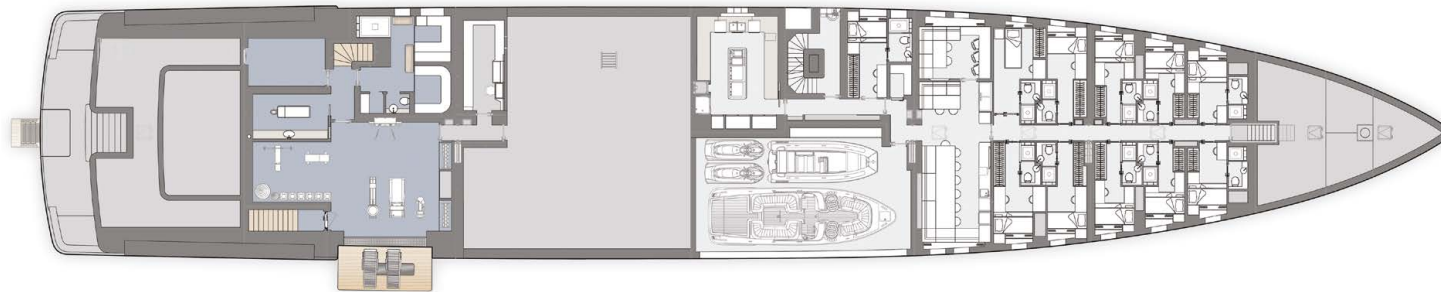

OASIS DECK
General Arrangement - Proposed Configuration

OASIS DECK
General Arrangement - Proposed Configuration

SUN DECK

BRIDGE DECK

OASIS DECK
General Arrangement - Proposed Configuration

OWNER'S DECK

MAIN DECK

General Arrangement Plans may include options and upgrades that are not to be considered as standard supply.

OASIS DECK
General Arrangement - Proposed Configuration

LOWER DECK

UNDER LOWER DECK

General Arrangement Plans may include options and upgrades that are not to be considered as standard supply.