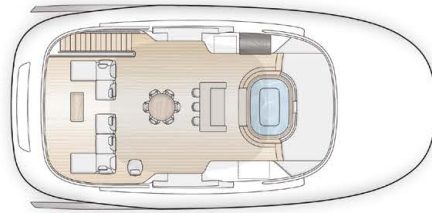

OASIS DECK
General Arrangement - Proposed Configuration

OASIS DECK
General Arrangement - Proposed Configuration

SUN DECK

BRIDGE DECK

OASIS DECK
General Arrangement - Proposed Configuration

OWNER'S DECK

MAIN DECK

General Arrangement Plans may include options and upgrades that are not to be considered as standard supply.

OASIS DECK
General Arrangement - Proposed Configuration

LOWER DECK

UNDER LOWER DECK

General Arrangement Plans may include options and upgrades that are not to be considered as standard supply.