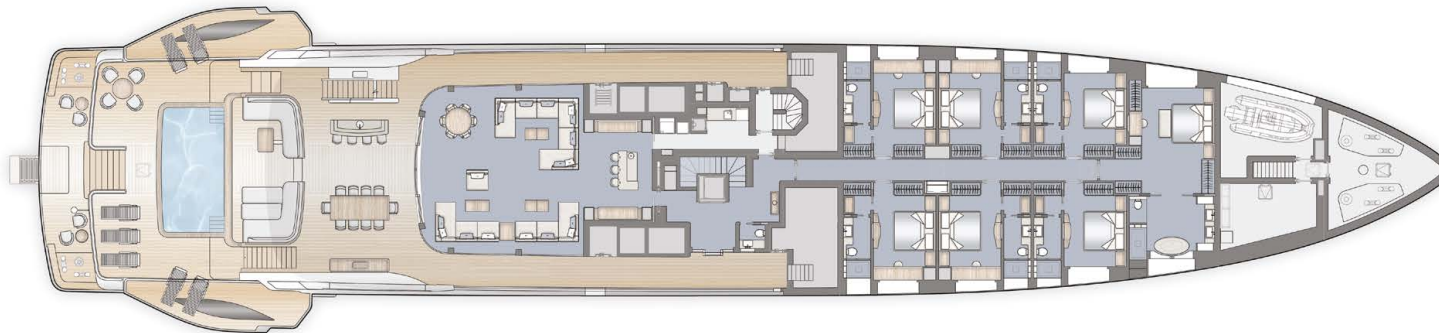

OASIS DECK
General Arrangement - Proposed Configuration

OASIS DECK
General Arrangement - Proposed Configuration

SUN DECK

BRIDGE DECK

OASIS DECK
General Arrangement - Proposed Configuration

OWNER'S DECK

MAIN DECK

General Arrangement Plans may include options and upgrades that are not to be considered as standard supply.

OASIS DECK
General Arrangement - Proposed Configuration

LOWER DECK

UNDER LOWER DECK

General Arrangement Plans may include options and upgrades that are not to be considered as standard supply.