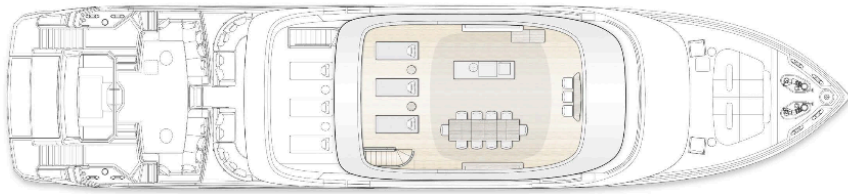

SUN DECK

UPPER DECK

ENCLOSED VERANDA

OWNER'S CABIN

BENETTI

23

UPPER DECK

C-SHAPES SOFA

MAIN DECK

PLAY ROOM

VIP CABIN BOW

BENETTI

24

LOWER DECK