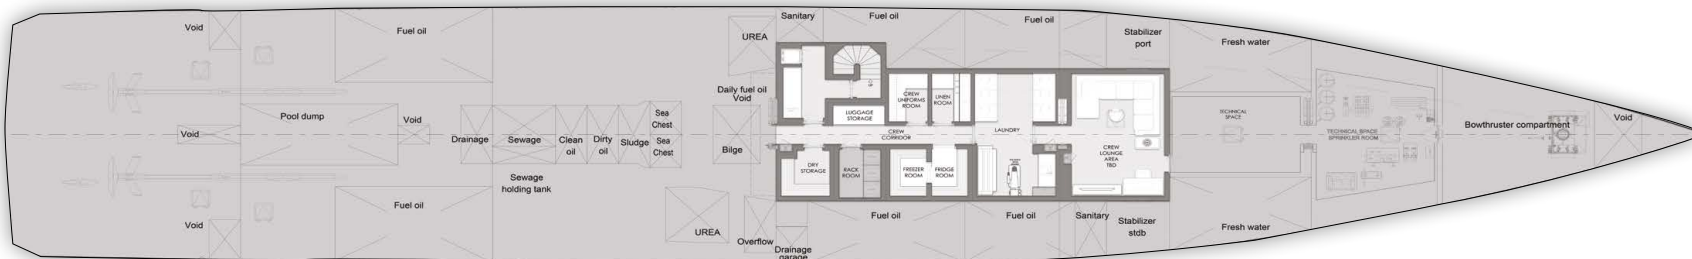

TRADITIONAL AFT DECK
General Arrangement - Proposed Configuration

TRADITIONAL AFT DECK
General Arrangement - Proposed Configuration

BRIDGE DECK

FAMILY DECK

TRADITIONAL AFT DECK
General Arrangement - Proposed Configuration

MAIN DECK

LOWER DECK

General Arrangement Plans may include options and upgrades that are not to be considered as standard supply.

TRADITIONAL AFT DECK
General Arrangement - Proposed Configuration

UNDER LOWER DECK

General Arrangement Plans may include options and upgrades that are not to be considered as standard supply.